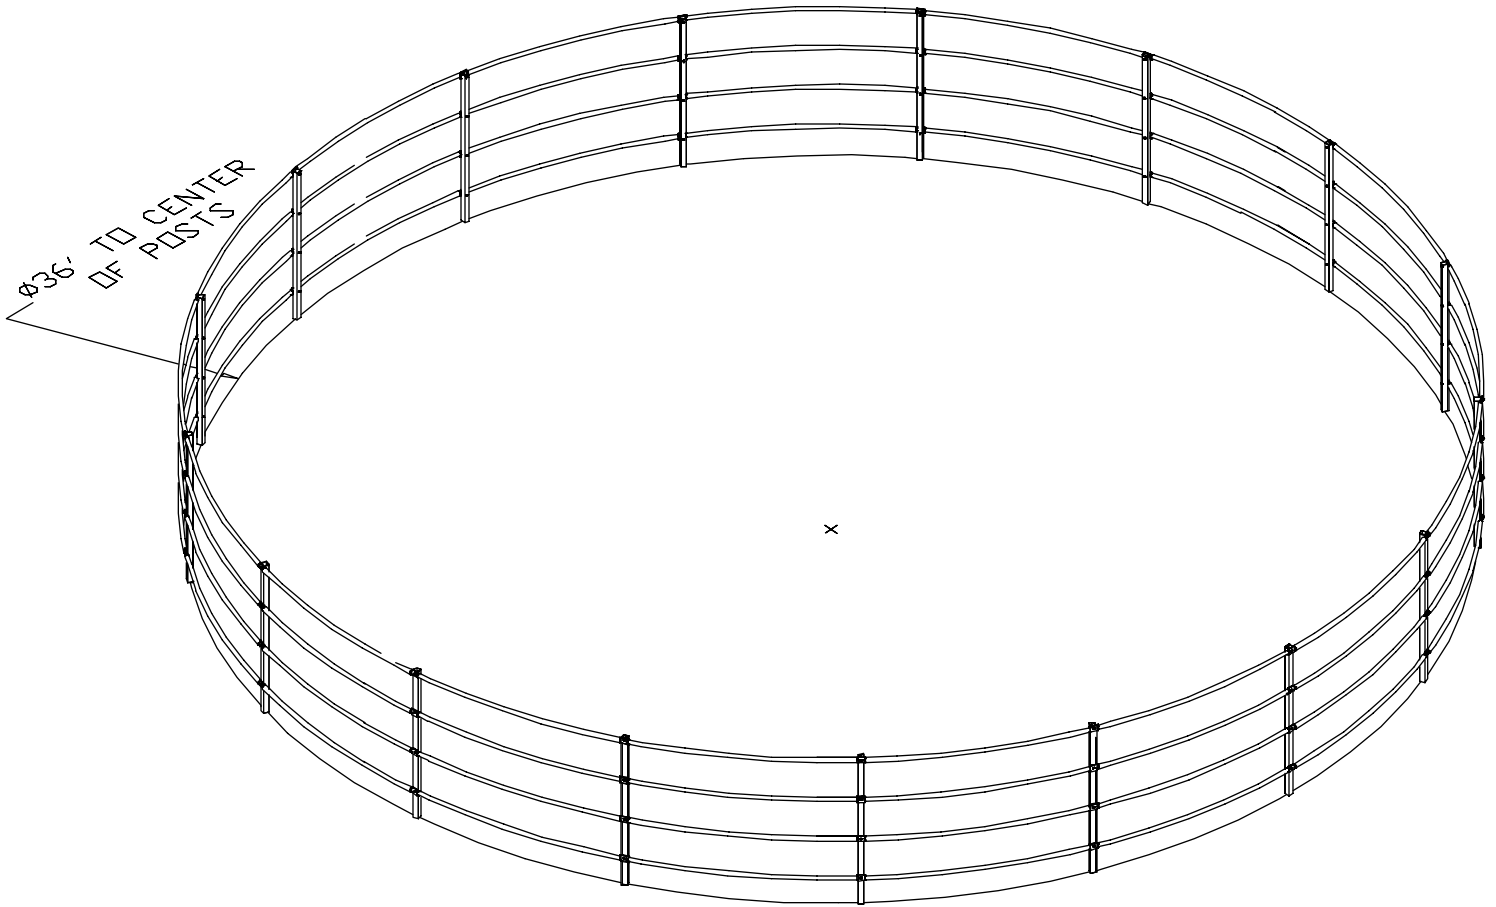

# ROUND PEN, 36', 5' HIGH 4 RAIL BLACK

Item	Description	Qty
1	Upright .....	17
2	Rail.....	68
A	3/8" x 3" Bolt .....	68
B	3/8" Locknut .....	68
C	3/8" Washer .....	136
D	2" Plastic Cap (int.) .....	17

Round Pen 36', 5' High  
4 Rail no Gate Black  
EERP3654B

September 05, 2001

Specifications	
Weight	= 820 lbs
Packed on 1 Skid	
Skid 1	= 84" x 35.75" x 17.5"
	= 30.4 ft <sup>3</sup>

Mark the post centerline circumference at a radius of 18 feet. Bolt **Rails (2)** to **Uprights (1)** using **3/8" x 3" Bolts (A)**. Install **2" Plastic Caps (D)** in the Uprights. Tighten all bolts securely.