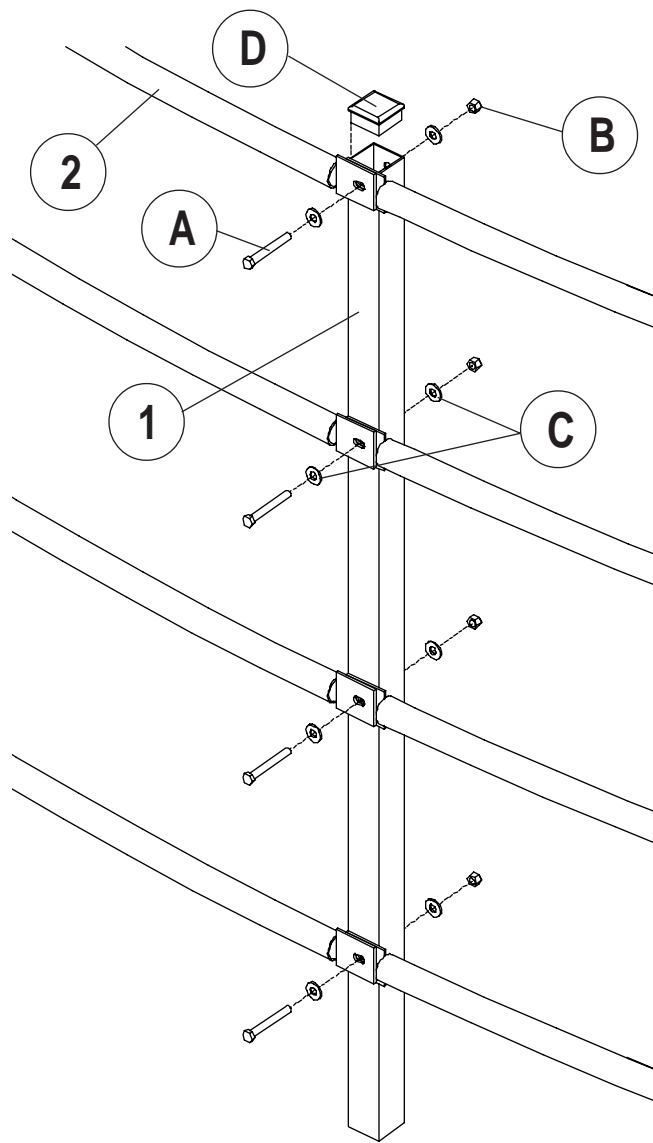

# ROUND PEN, 36', 5' HIGH 4 RAIL BLACK

Item	Description	Qty
1	Upright .....	17
2	Rail.....	68
A	3/8" x 3" Bolt .....	68
B	3/8" Locknut .....	68
C	3/8" Washer .....	136
D	2" Plastic Cap (int.) .....	17

Round Pen 36', 5' High  
4 Rail no Gate Black  
EERP3654B

September 05, 2001

Specifications	
Weight	= 820 lbs
Packed on 1 Skid	
Skid 1	= 84" x 35.75" x 17.5"
	= 30.4 ft <sup>3</sup>

Mark the post centerline circumference at a radius of 18 feet. Bolt **Rails (2)** to **Uprights (1)** using **3/8" x 3" Bolts (A)**. Install **2" Plastic Caps (D)** in the Uprights. Tighten all bolts securely.